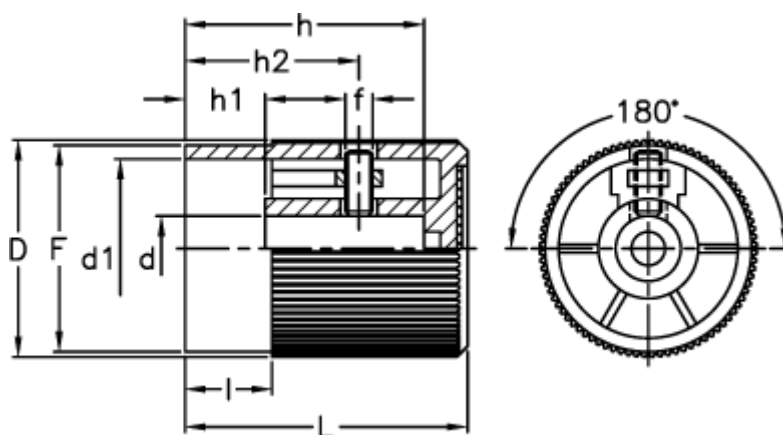

Article number: 2306031111

Description: E+G Knurled grip knob  
IZP.30 N-8

## Measures

|      |      |   |      |
|------|------|---|------|
| D    | = 32 | l | = 13 |
| d1   | = 25 | L | = 38 |
| d H8 | = 8  |   |      |
| f    | = M4 |   |      |
| F    | = 30 |   |      |
| h    | = 30 |   |      |
| h1   | = 13 |   |      |
| h2   | = 23 |   |      |